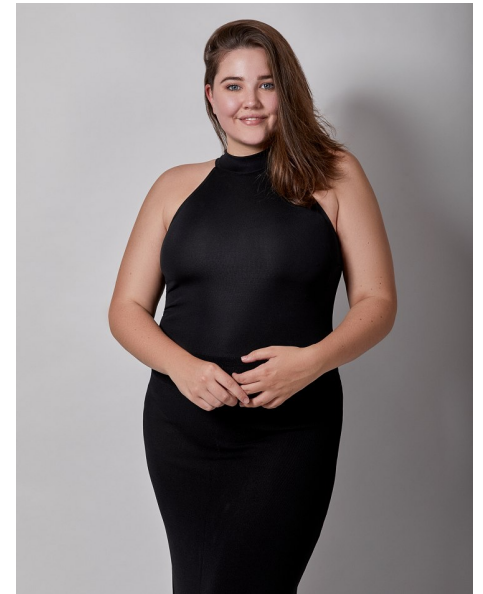

Nikki Finninger

height 5'9" bust 36" dd waist 33" hips 44" dress 10 us shoe 9.5 us  
hair brown eyes blue

The  
Campbell  
Agency

The Campbell Agency. 12404 Park Central Drive, Suite 222S, Dallas, Texas 75251.  
P 214-522-8991. F 214-522-8997.