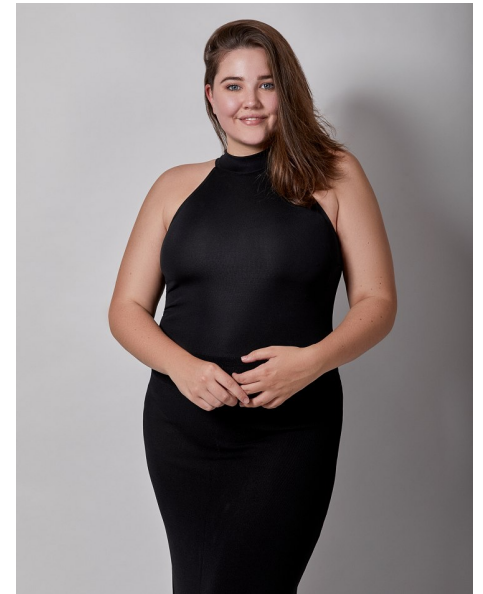

Nikki Finninger

height 5'11" bust 36" dd waist 36.5" hips 46.5" dress 12-14 us
shoe 9.5 us hair brown eyes blue

The
Campbell
Agency

The Campbell Agency. 12404 Park Central Drive, Suite 222S, Dallas, Texas
75251. P 214-522-8991. F 214-522-8997.