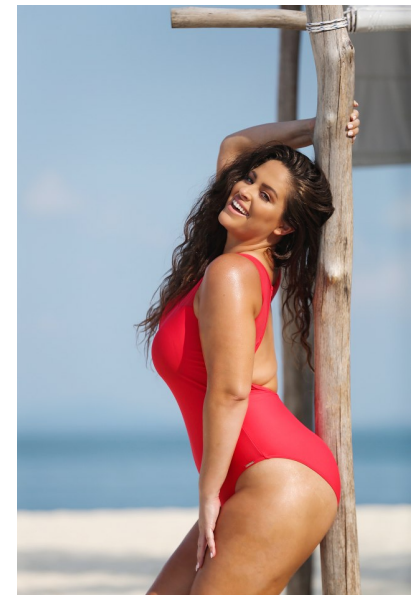

Lexi Placourakis

height 5'11" bust 38" dd waist 36.5" hips 46.5" dress 14-16 us  
shoe 10.5 us hair brown eyes brown

The  
Campbell  
Agency

The Campbell Agency. 12404 Park Central Drive, Suite 222S, Dallas, Texas  
75251. P 214-522-8991. F 214-522-8997.