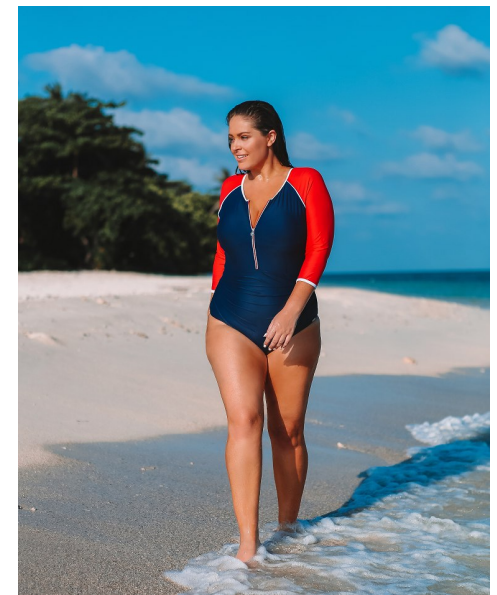

Lexi Placourakis

height 5'11" bust 38" dd waist 36.5" hips 46.5" dress 14-16 us  
shoe 10.5 us hair brown eyes brown

The  
Campbell  
Agency

The Campbell Agency. 12404 Park Central Drive, Suite 222S, Dallas, Texas  
75251. P 214-522-8991. F 214-522-8997.