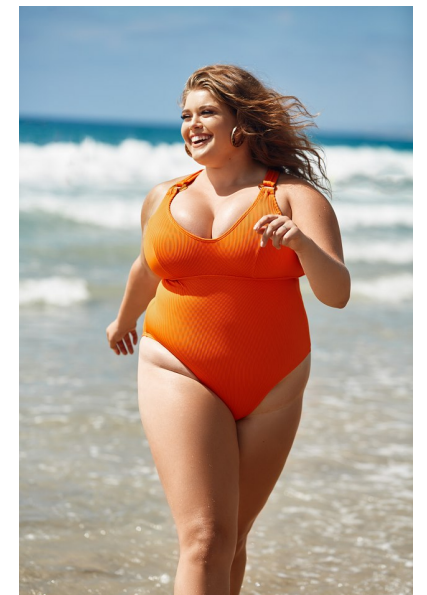

## Erica Jean

height 5'11" bust 40" g waist 40" hips 51" dress 18 us shoe 9.5 us  
hair brown eyes green

The  
Campbell  
Agency

The Campbell Agency. 12404 Park Central Drive, Suite 222S, Dallas, Texas 75251.  
P 214-522-8991. F 214-522-8997.