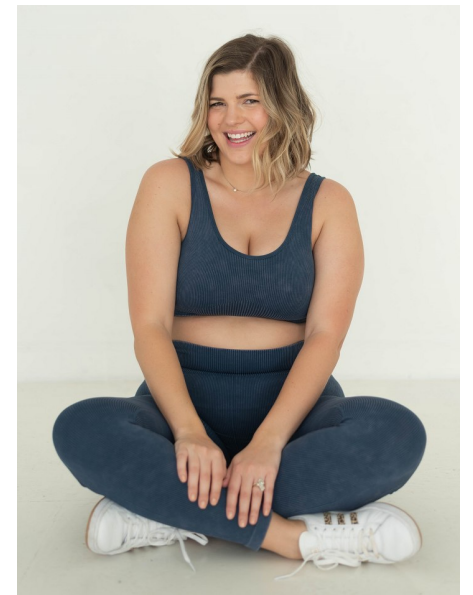

Macy Winkler

height 5'8" bust 36" dd waist 33.5" hips 47.5" dress 14 us shoe 7.5 us  
hair brown eyes brown

The  
Campbell  
Agency

The Campbell Agency. 12404 Park Central Drive, Suite 222S, Dallas, Texas 75251.  
P 214-522-8991. F 214-522-8997.