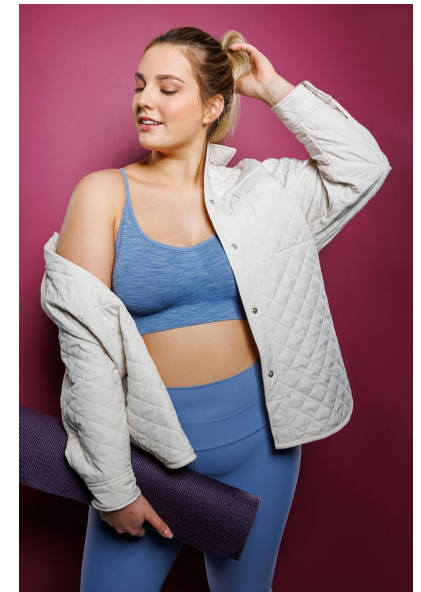

Sutton Anderson

height 5'10" bust 38" dd waist 39" hips 51" dress 18 us shoe 11 us
hair blonde eyes green

The
Campbell
Agency

The Campbell Agency. 12404 Park Central Drive, Suite 222S, Dallas, Texas 75251.
P 214-522-8991. F 214-522-8997.