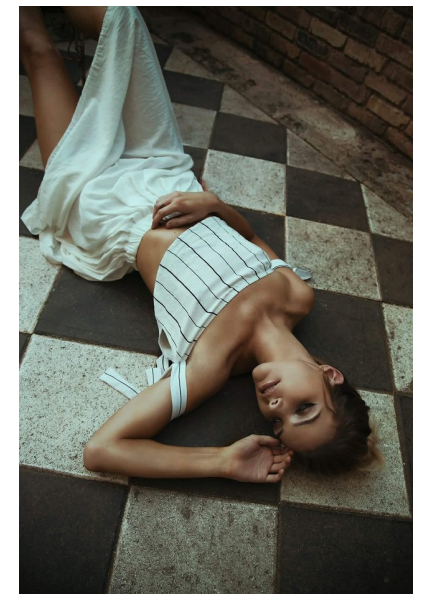

Abbey George

height 5'10" bust 32" a waist 25" hips 35.5" dress 4 us shoe 10 us
hair blonde eyes green

The
Campbell
Agency

The Campbell Agency. 3838 Oak Lawn Avenue, Suite 900, Dallas, Texas 75219.
P 214-522-8991. F 214-522-8997.