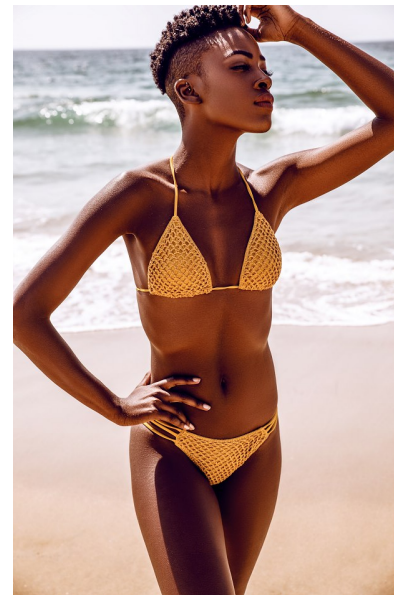

Alencia Lewis

height 5'10" bust 32" a waist 24.5" hips 34.5" dress 2-4 us shoe 8.5 us
hair black eyes brown

The
Campbell
Agency

The Campbell Agency. 3838 Oak Lawn Avenue, Suite 900, Dallas, Texas 75219.
P 214-522-8991. F 214-522-8997.