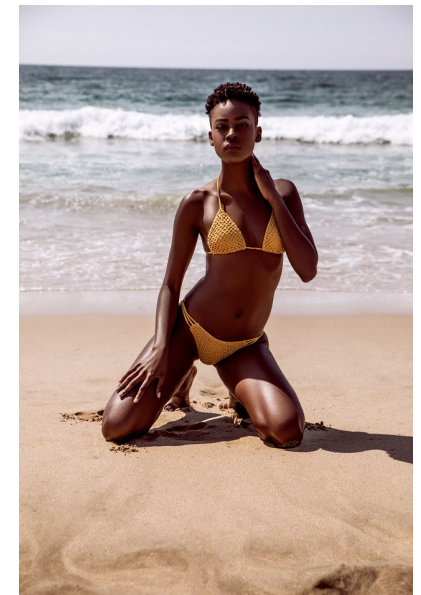

Alencia Lewis

height 5'10" bust 32" a waist 24.5" hips 34.5" dress 2-4 us shoe 8.5 us
hair black eyes brown

The
Campbell
Agency

The Campbell Agency. 3838 Oak Lawn Avenue, Suite 900, Dallas, Texas 75219.
P 214-522-8991. F 214-522-8997.