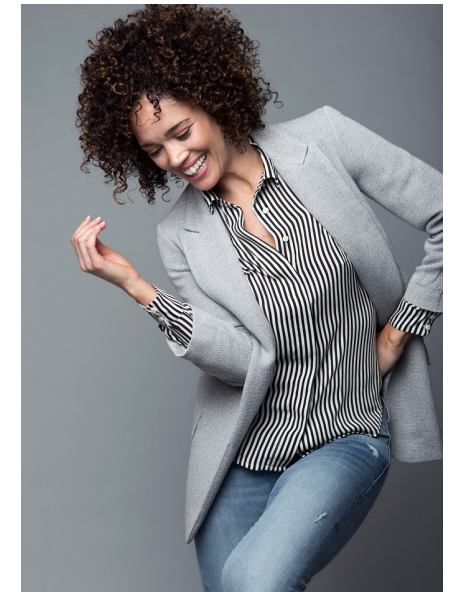

Alika Ray

height 5'8" bust 34" b waist 26.5" hips 37.5" dress 6 us shoe 8 us
hair brown eyes brown

The
Campbell
Agency

The Campbell Agency. 12404 Park Central Drive, Suite 222S, Dallas, Texas 75251.
P 214-522-8991. F 214-522-8997.