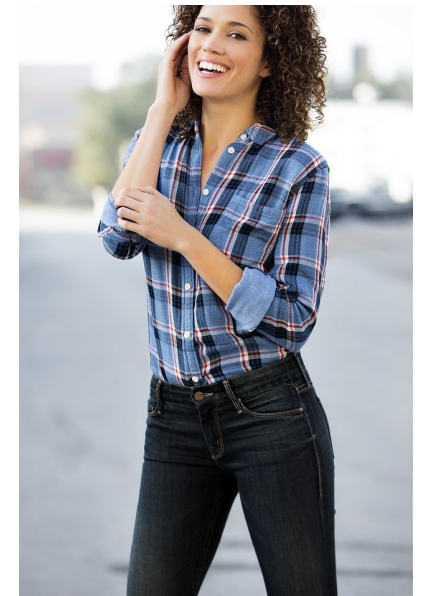

Alika Ray

height 5'8" bust 34" b waist 26.5" hips 37.5" dress 6 us shoe 8 us
hair brown eyes brown

The
Campbell
Agency

The Campbell Agency. 12404 Park Central Drive, Suite 222S, Dallas, Texas 75251.
P 214-522-8991. F 214-522-8997.