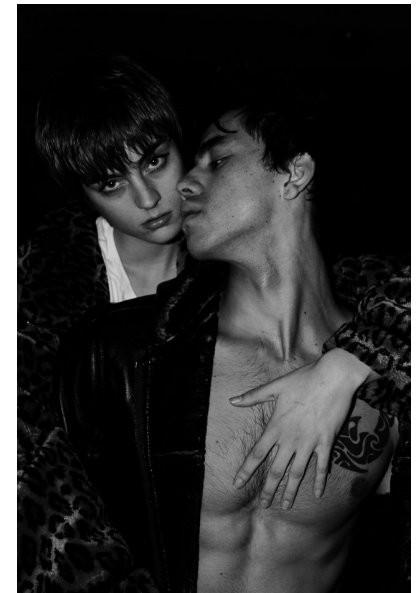

Ally Laiche

height 5'9" bust 32" b waist 24" hips 35" dress 0-2 us shoe 8 us
hair blonde eyes blue

The
Campbell
Agency

The Campbell Agency. 3838 Oak Lawn Avenue, Suite 900, Dallas, Texas 75219.
P 214-522-8991. F 214-522-8997.