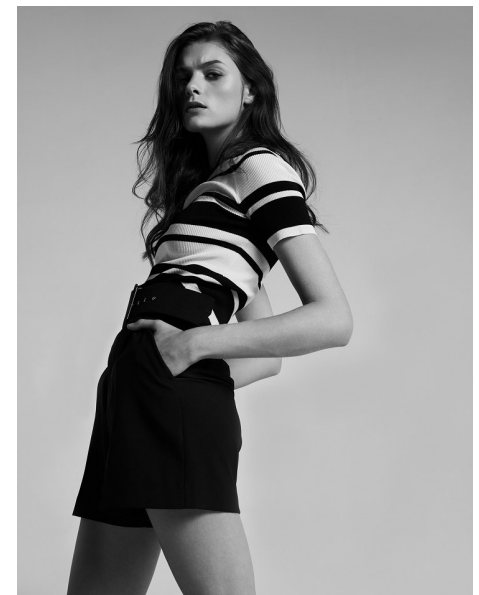

Anna Brazzel

height 5'10" bust 32" b waist 24" hips 35" dress 2 us shoe 10 us
hair brown eyes blue

The
Campbell
Agency

The Campbell Agency. 3838 Oak Lawn Avenue, Suite 900, Dallas, Texas 75219.
P 214-522-8991. F 214-522-8997.