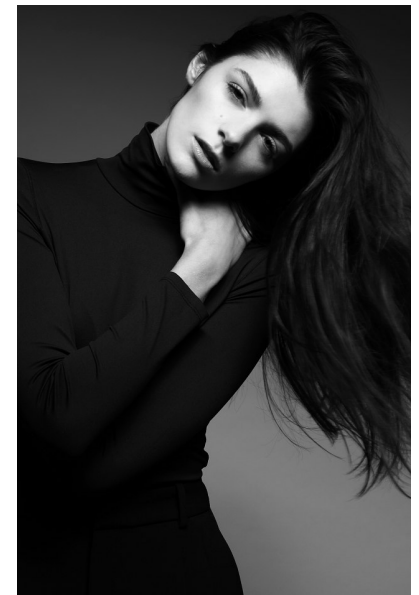

Anna Brazzel

height 5'10" bust 32" b waist 24" hips 35" dress 2 us shoe 10 us
hair brown eyes blue

The
Campbell
Agency

The Campbell Agency. 3838 Oak Lawn Avenue, Suite 900, Dallas, Texas 75219.
P 214-522-8991. F 214-522-8997.