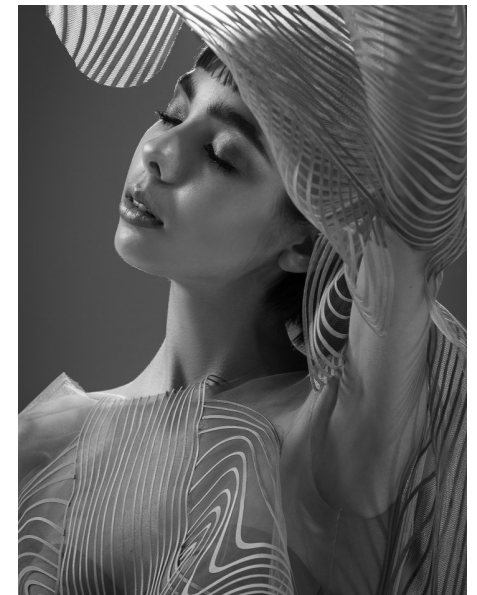

Anneliese Aeria

height 5'10" bust 32" b waist 24" hips 33" dress 0-2 us shoe 10 us
hair dark brown eyes brown

The
Campbell
Agency

The Campbell Agency. 3838 Oak Lawn Avenue, Suite 900, Dallas, Texas 75219.
P 214-522-8991. F 214-522-8997.