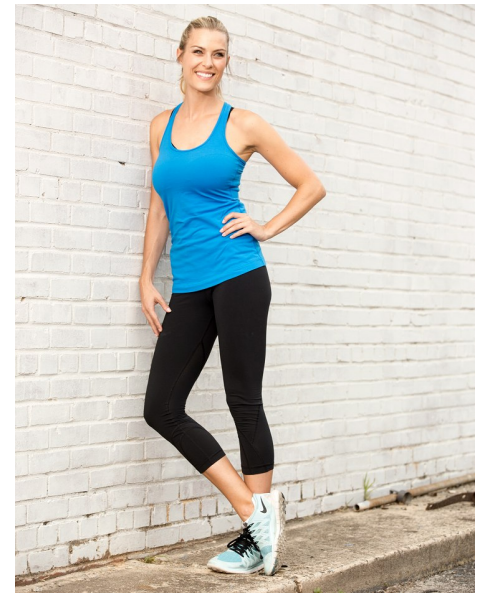

Elly Hayes

height 5'8" bust 34" d waist 27" hips 36.5" dress 4 us shoe 7.5 us  
hair blonde eyes green

The  
Campbell  
Agency

The Campbell Agency. 12404 Park Central Drive, Suite 222S, Dallas, Texas 75251.  
P 214-522-8991. F 214-522-8997.