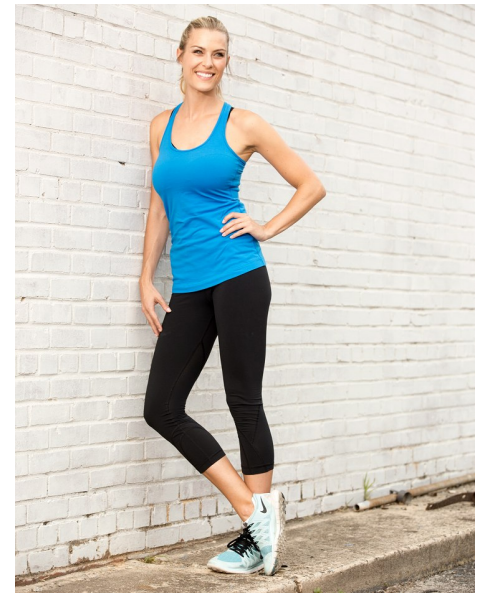

Elly Hayes

height 5'8" bust 34" d waist 25" hips 35.5" dress 4 us shoe 7.5 us
hair blonde eyes green

The
Campbell
Agency

The Campbell Agency. 12404 Park Central Drive, Suite 222S, Dallas, Texas
75251. P 214-522-8991. F 214-522-8997.