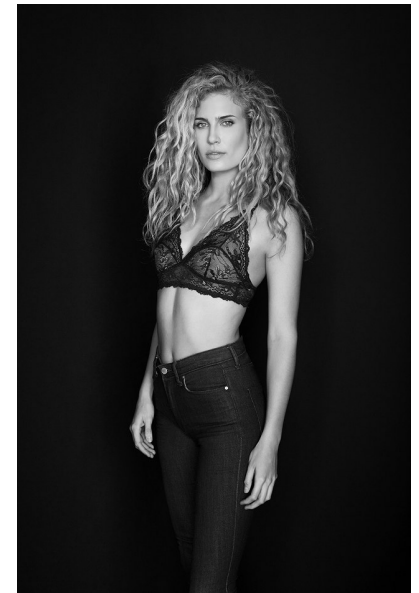

Bailey Kai

height 5'10.5" bust 34" b waist 25" hips 36" dress 2-4 us shoe 9 us
hair blonde eyes blue

The
Campbell
Agency

The Campbell Agency. 12404 Park Central Drive, Suite 222S, Dallas, Texas
75251. P 214-522-8991. F 214-522-8997.