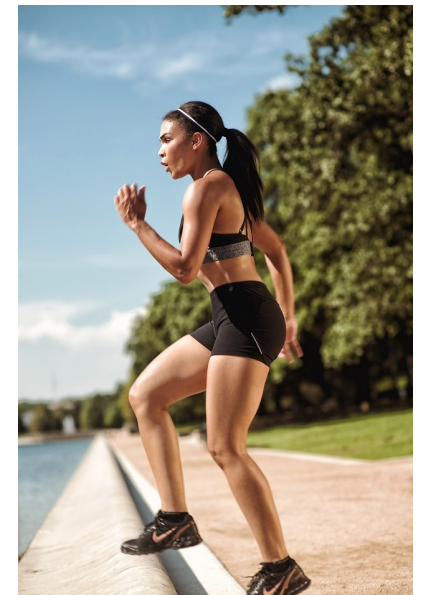

Gabrielle Reynolds

height 5'9" bust 36" b waist 29" hips 39" dress 6-8 us shoe 8.5 us
 hair brown eyes hazel

The
 Campbell
 Agency

The Campbell Agency. 12404 Park Central Drive, Suite 222S, Dallas, Texas 75251. P
 214-522-8991. F 214-522-8997.