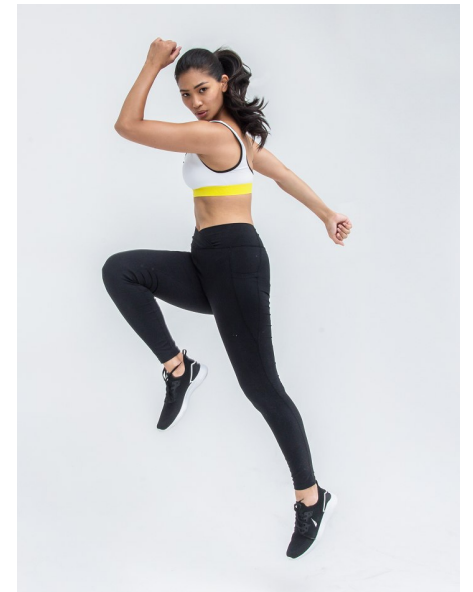

Julie Ann Luna

height 5'10" bust 36" b waist 29" hips 41" dress 8-10 us shoe 10 us
hair brown eyes brown

The
Campbell
Agency

The Campbell Agency. 12404 Park Central Drive, Suite 222S, Dallas, Texas 75251.
P 214-522-8991. F 214-522-8997.