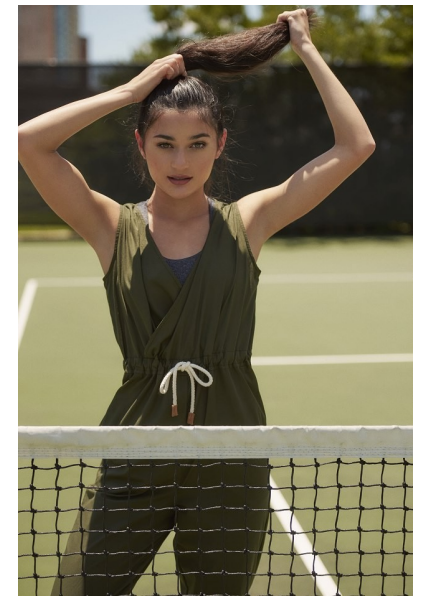

Laury Lopez

height 5'8.5" bust 32" b waist 24" hips 35" dress 0-2 us shoe 8.5 us  
hair brown eyes brown

The  
Campbell  
Agency

The Campbell Agency. 12404 Park Central Drive, Suite 222S, Dallas, Texas 75251.  
P 214-522-8991. F 214-522-8997.