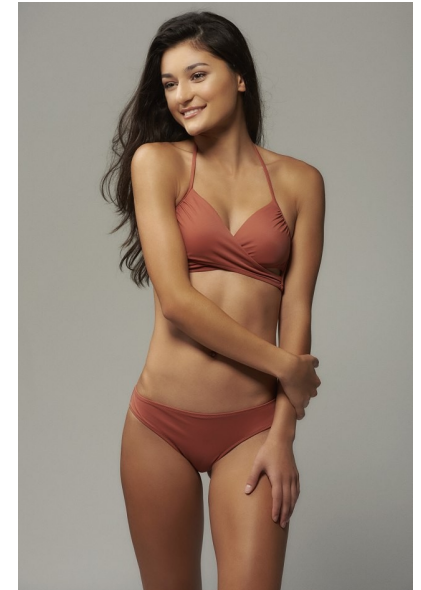

Laury Lopez

height 5'8.5" bust 32" b waist 24" hips 35" dress 0-2 us shoe 8.5 us  
hair brown eyes brown

The  
Campbell  
Agency

The Campbell Agency. 12404 Park Central Drive, Suite 222S, Dallas, Texas 75251.  
P 214-522-8991. F 214-522-8997.