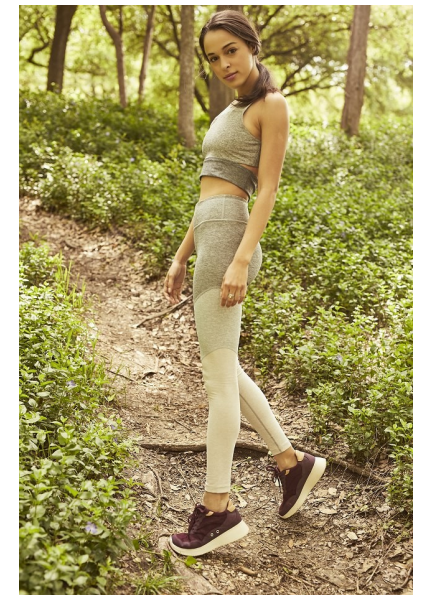

Sierra Loren

height 5'8" bust 32" c waist 25" hips 36" dress 2 us shoe 7 us
hair brown eyes brown

The
Campbell
Agency

The Campbell Agency. 12404 Park Central Drive, Suite 222S, Dallas, Texas 75251.
P 214-522-8991. F 214-522-8997.