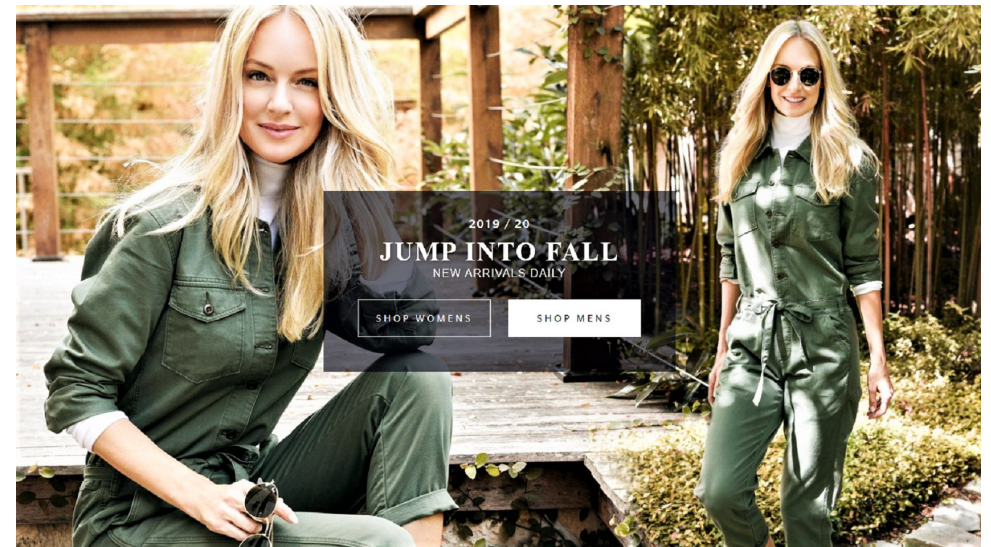

Tracy Ripsin

height 5'10" bust 34" c waist 25.5" hips 36" dress 2-4 us shoe 8.5 us  
hair blonde eyes green

The Campbell Agency. 12404 Park Central Drive, Suite 222S, Dallas, Texas 75251. P 214-522-8991. F 214-522-8997.