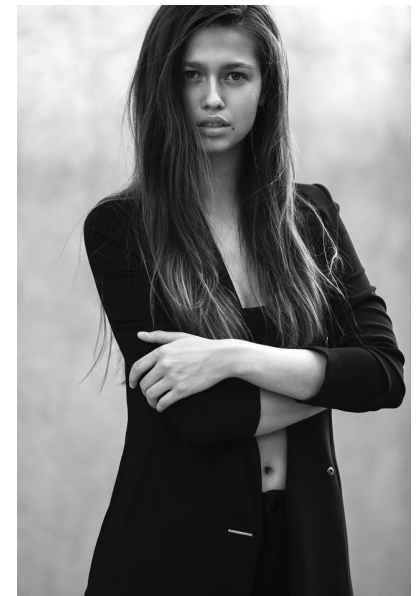

Marlee Menendez

height 5'10" bust 32" a waist 25" hips 35.5" dress 2-4 us shoe 8.5 us
hair brown eyes green

The
Campbell
Agency

The Campbell Agency. 3838 Oak Lawn Avenue, Suite 900, Dallas, Texas 75219.
P 214-522-8991. F 214-522-8997.