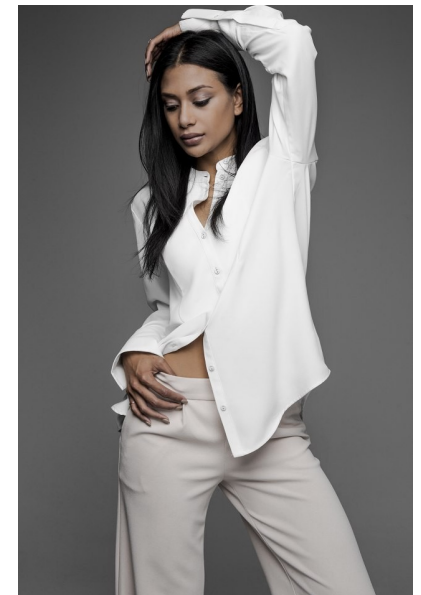

Lily Van Kirk

height 5'9" bust 34" b waist 25.5" hips 37.5" dress 4 us shoe 10 us
hair black eyes brown

The
Campbell
Agency

The Campbell Agency. 12404 Park Central Drive, Suite 222S, Dallas, Texas 75251.
P 214-522-8991. F 214-522-8997.