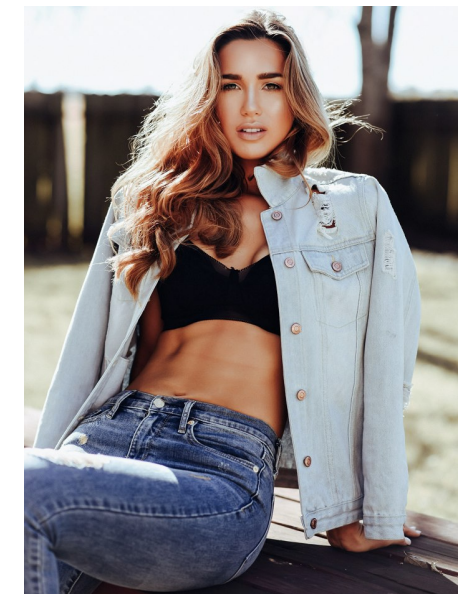

Allie Drake

height 5'9" bust 34" c waist 23" hips 37.5" dress 4 us shoe 9 us
hair brown eyes green

The
Campbell
Agency

The Campbell Agency. 12404 Park Central Drive, Suite 222S, Dallas, Texas 75251.
P 214-522-8991. F 214-522-8997.