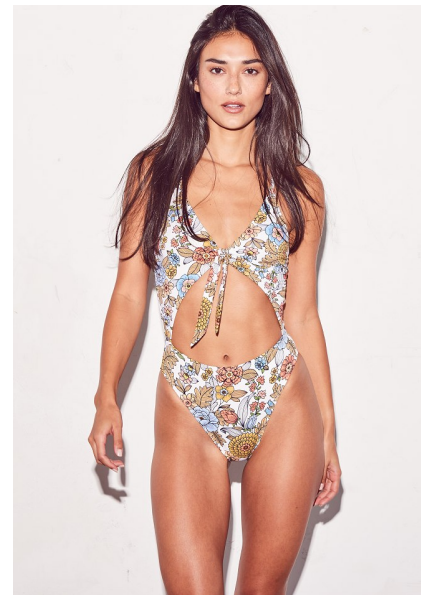

Saije Herrera

height 5'8" bust 32" b waist 25" hips 36" dress 2 us shoe 9 us
hair brunette eyes brown

The
Campbell
Agency

The Campbell Agency. 12404 Park Central Drive, Suite 222S, Dallas, Texas
75251. P 214-522-8991. F 214-522-8997.