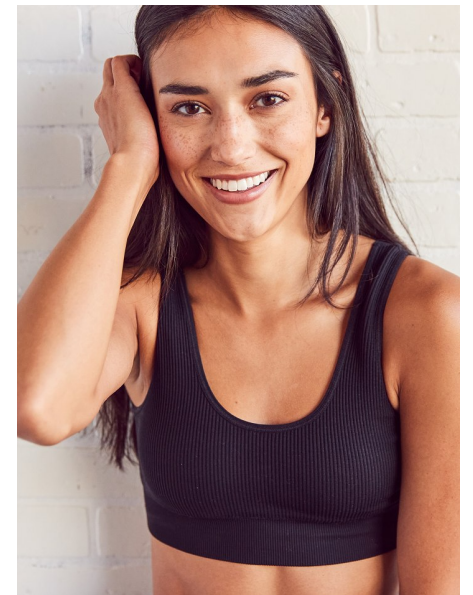

Saije Herrera

height 5'8" bust 32" b waist 25" hips 36" dress 2 us shoe 9 us
hair brunette eyes brown

The
Campbell
Agency

The Campbell Agency. 12404 Park Central Drive, Suite 222S, Dallas, Texas
75251. P 214-522-8991. F 214-522-8997.