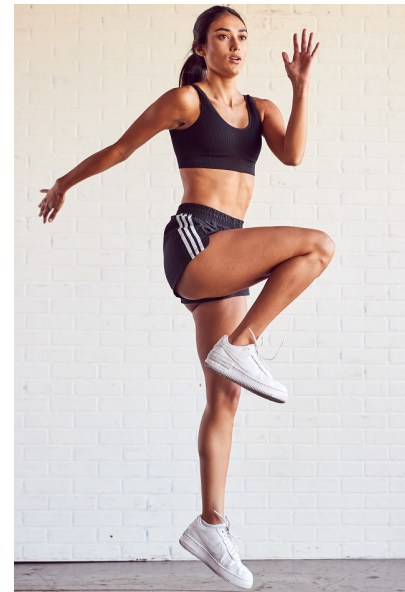

Saije Herrera

height 5'8" bust 32" b waist 25" hips 36" dress 2 us shoe 9 us
hair brunette eyes brown

The
Campbell
Agency

The Campbell Agency. 12404 Park Central Drive, Suite 222S, Dallas, Texas
75251. P 214-522-8991. F 214-522-8997.