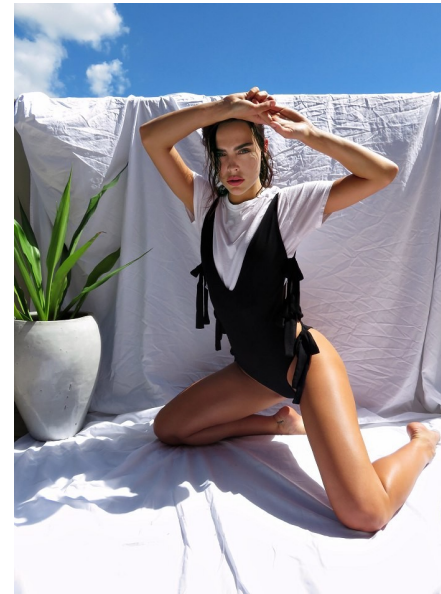

Callie Herd

height 5'9" bust 32" b waist 25" hips 36" dress 2 us shoe 9 us
hair brown eyes blue/green

The
Campbell
Agency

The Campbell Agency. 12404 Park Central Drive, Suite 222S, Dallas, Texas 75251.
P 214-522-8991. F 214-522-8997.