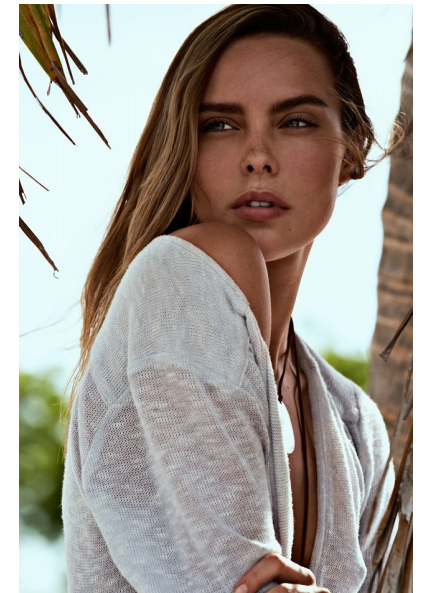

Callie Herd

height 5'9" bust 32" b waist 25" hips 36" dress 2 us shoe 9 us
hair brown eyes blue/green

The
Campbell
Agency

The Campbell Agency. 12404 Park Central Drive, Suite 222S, Dallas, Texas 75251.
P 214-522-8991. F 214-522-8997.