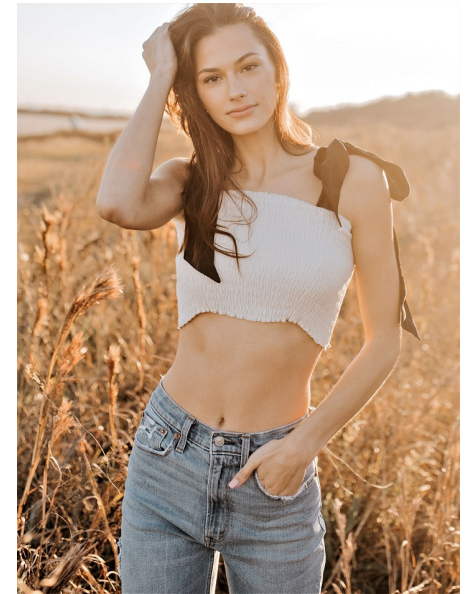

Madelyn Payne

height 5'9" bust 34" b waist 25" hips 35" dress 2-4 us shoe 7 us
hair brown eyes brown

The
Campbell
Agency

The Campbell Agency. 12404 Park Central Drive, Suite 222S, Dallas, Texas 75251.
P 214-522-8991. F 214-522-8997.