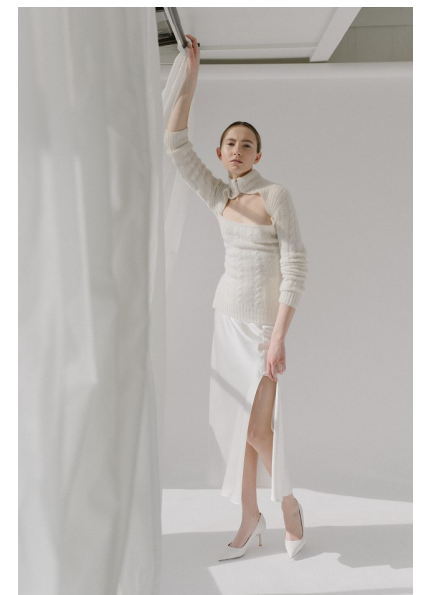

Mary Tish Phillips

height 5'9" bust 30" a waist 24.5" hips 34" dress 0-2 us shoe 10 us  
hair brown eyes blue

The  
Campbell  
Agency

The Campbell Agency. 12404 Park Central Drive, Suite 222S, Dallas, Texas 75251.  
P 214-522-8991. F 214-522-8997.