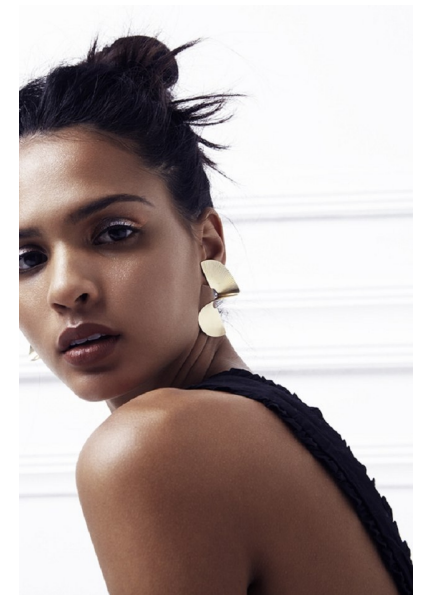

Jasmine Alfonso

height 5'9.5" bust 32" b waist 24" hips 34" dress 0-2 us shoe 9 us
 hair brown eyes brown

The Campbell Agency

The Campbell Agency. 12404 Park Central Drive, Suite 222S, Dallas, Texas 75251. P 214-522-8991. F 214-522-8997.