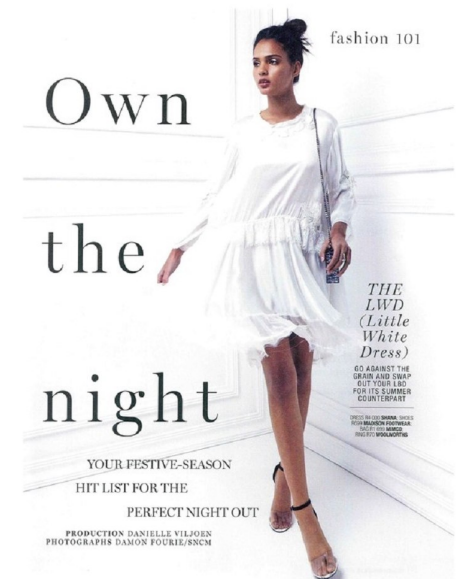

Jasmine Alfonso

height 5'9.5" bust 32" b waist 24" hips 34" dress 0-2 us shoe 9 us
 hair brown eyes brown

The Campbell Agency

The Campbell Agency. 12404 Park Central Drive, Suite 222S, Dallas, Texas 75251. P 214-522-8991. F 214-522-8997.