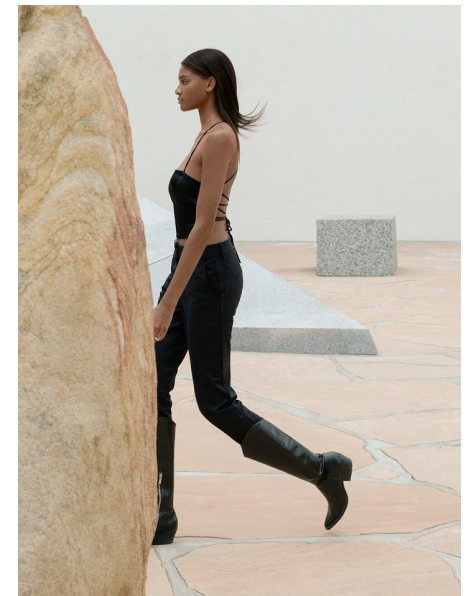

Marshayla Denise

height 5'10" bust 32" c waist 24" hips 34" dress 0-2 us shoe 8 us
hair brown eyes hazel

The
Campbell
Agency

The Campbell Agency. 12404 Park Central Drive, Suite 222S, Dallas, Texas 75251. P
214-522-8991. F 214-522-8997.