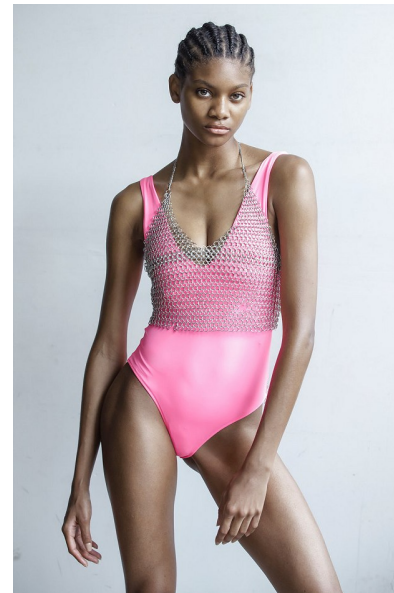

Marshayla Denise

height 5'10" bust 32" c waist 24" hips 34" dress 0-2 us shoe 8 us
hair brown eyes hazel

The
Campbell
Agency

The Campbell Agency. 12404 Park Central Drive, Suite 222S, Dallas, Texas
75251. P 214-522-8991. F 214-522-8997.