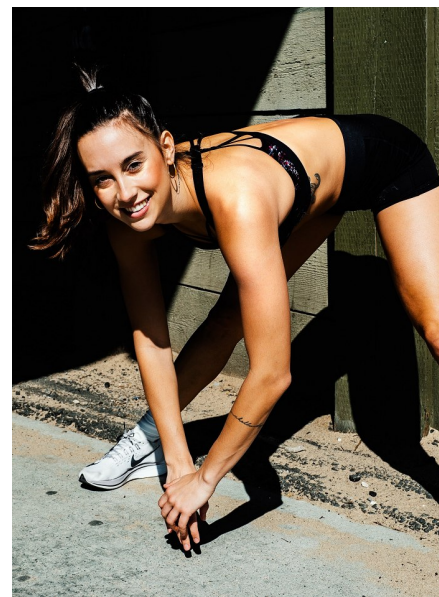

Patricia Alguacil

height 5'8.5" bust 34" b waist 24.5" hips 36.5" dress 2 us shoe 8.5 us
hair brown eyes hazel

The
Campbell
Agency

The Campbell Agency. 12404 Park Central Drive, Suite 222S, Dallas, Texas 75251.
P 214-522-8991. F 214-522-8997.