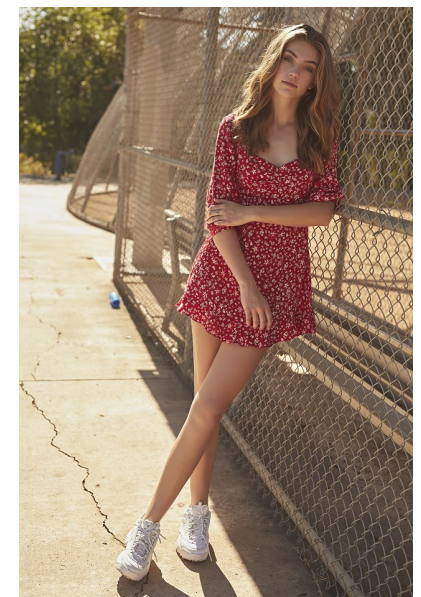

Carlee Shimshack

height 5'11" bust 33" b waist 25.5" hips 37" dress 2-4 us shoe 10 us
hair blonde eyes blue

The Campbell Agency. 3838 Oak Lawn Avenue, Suite 900, Dallas, Texas 75219. P
214-522-8991. F 214-522-8997.