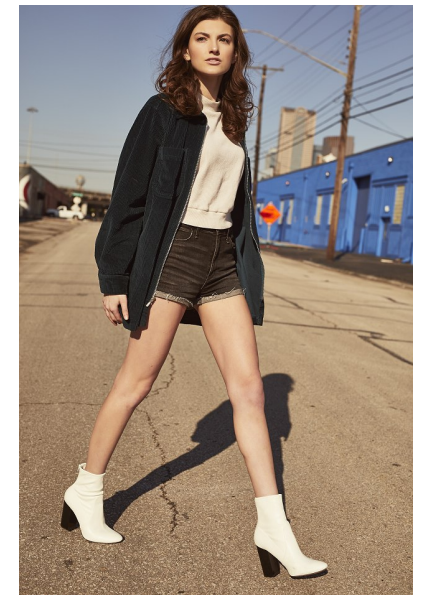

Jillian Shoultz

height 5'10" bust 34" b waist 25" hips 35" dress 2 us shoe 9.5 us
hair brown eyes brown

The
Campbell
Agency

The Campbell Agency. 3838 Oak Lawn Avenue, Suite 900, Dallas, Texas 75219.
P 214-522-8991. F 214-522-8997.