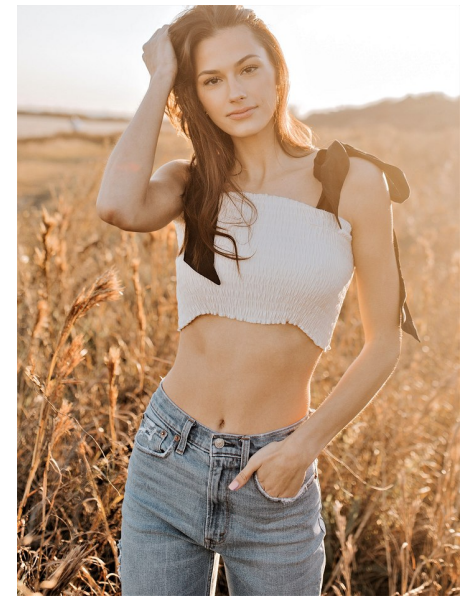

Madelyn Payne

height 5'9" bust 34" b waist 25" hips 35" dress 2-4 us shoe 7 us
hair brown eyes brown

The
Campbell
Agency

The Campbell Agency. 12404 Park Central Drive, Suite 222S, Dallas, Texas
75251. P 214-522-8991. F 214-522-8997.