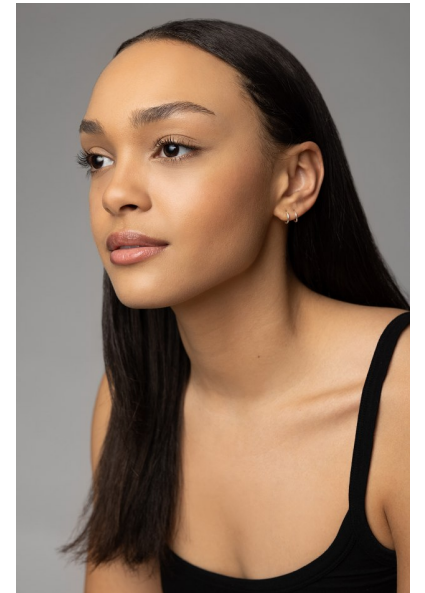

Maya Tancrede

height 5'10" bust 36" a waist 29" hips 39" dress 6-8 us shoe 10 us  
hair brown eyes brown

The  
Campbell  
Agency

The Campbell Agency. 12404 Park Central Drive, Suite 222S, Dallas, Texas 75251. P  
214-522-8991. F 214-522-8997.