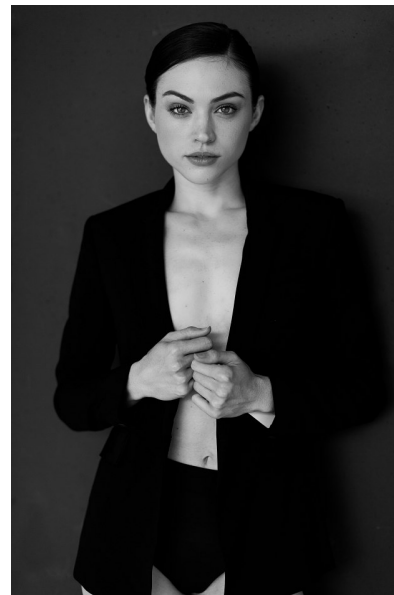

Suzie Ford

height 5'10" bust 34" b waist 26" hips 35" dress 2-4 us shoe 9.5 us
hair brown eyes hazel

The
Campbell
Agency

The Campbell Agency. 12404 Park Central Drive, Suite 222S, Dallas, Texas 75251.
P 214-522-8991. F 214-522-8997.