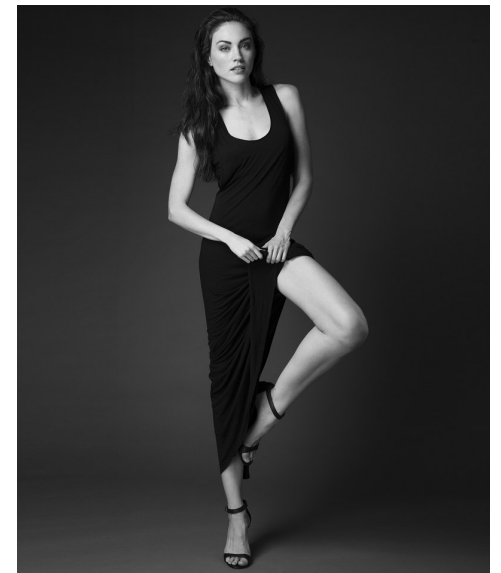

Suzie Ford

height 5'10" bust 34" b waist 26" hips 35" dress 2-4 us shoe 9.5 us
hair brown eyes hazel

The
Campbell
Agency

The Campbell Agency. 12404 Park Central Drive, Suite 222S, Dallas, Texas 75251.
P 214-522-8991. F 214-522-8997.