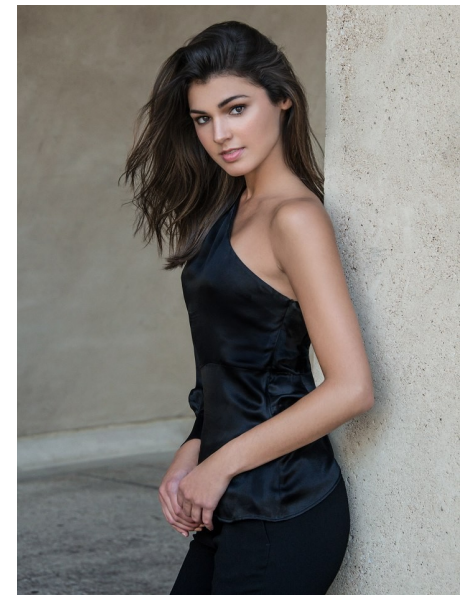

Madison McGuire

height 5'9.5" bust 32" b waist 25" hips 36" dress 2-4 us shoe 9.5 us
hair brown eyes brown

The
Campbell
Agency

The Campbell Agency. 12404 Park Central Drive, Suite 222S, Dallas, Texas 75251.
P 214-522-8991. F 214-522-8997.