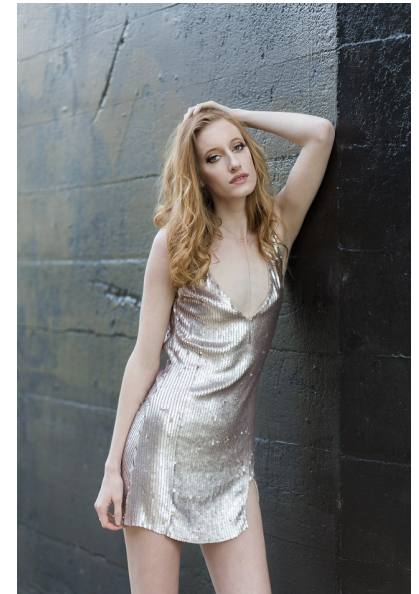

Kate Schmidt

height 5'11.5" bust 32" a waist 23.5" hips 35.5" dress 2 us shoe 8.5 us  
hair strawberry blonde eyes blue

The  
Campbell  
Agency

The Campbell Agency. 3838 Oak Lawn Avenue, Suite 900, Dallas, Texas 75219.  
P 214-522-8991. F 214-522-8997.