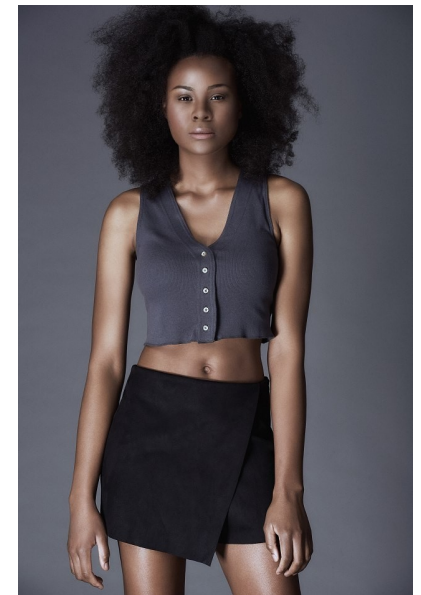

Meshea

height 5'9" bust 32" c waist 23.5" hips 33.5" dress 2-4 us shoe 9 us
hair brown eyes brown

The
Campbell
Agency

The Campbell Agency. 12404 Park Central Drive, Suite 222S, Dallas, Texas 75251.
P 214-522-8991. F 214-522-8997.