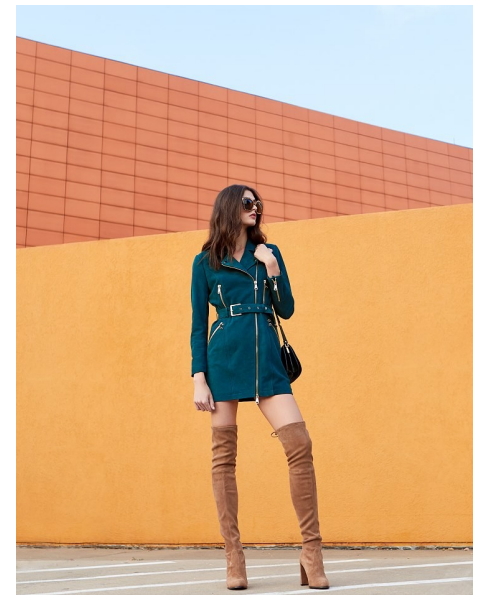

Isabel Ensminger

height 5'11" bust 34" a waist 25" hips 35" dress 4 us shoe 10.5 us
hair brown eyes hazel

The
Campbell
Agency

The Campbell Agency. 12404 Park Central Drive, Suite 222S, Dallas, Texas
75251. P 214-522-8991. F 214-522-8997.