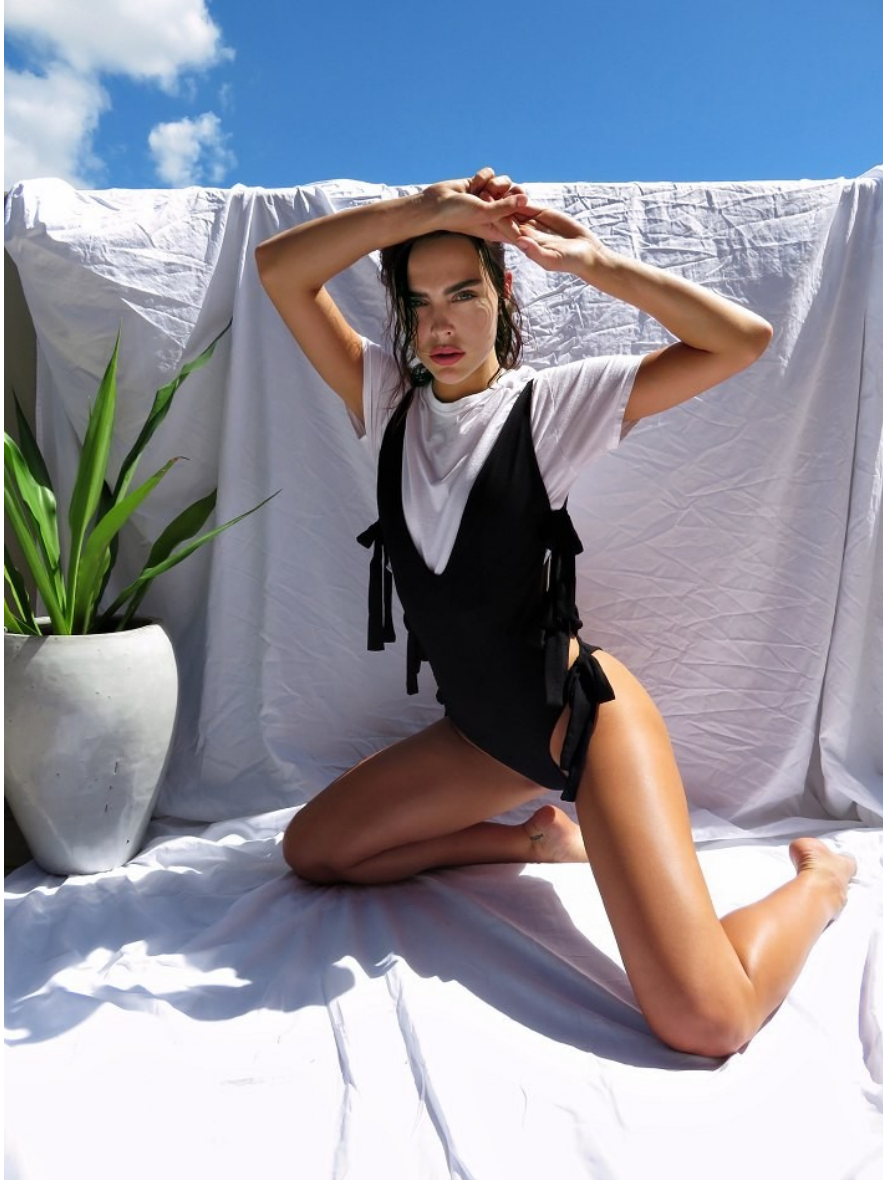

Callie Herd

height 5'9" bust 32" b waist 25" hips 36" dress 2 us shoe 9 us hair brown eyes blue/green

Callie Herd

height 5'9" bust 32" b waist 25" hips 36" dress 2 us shoe 9 us hair brown eyes blue/green