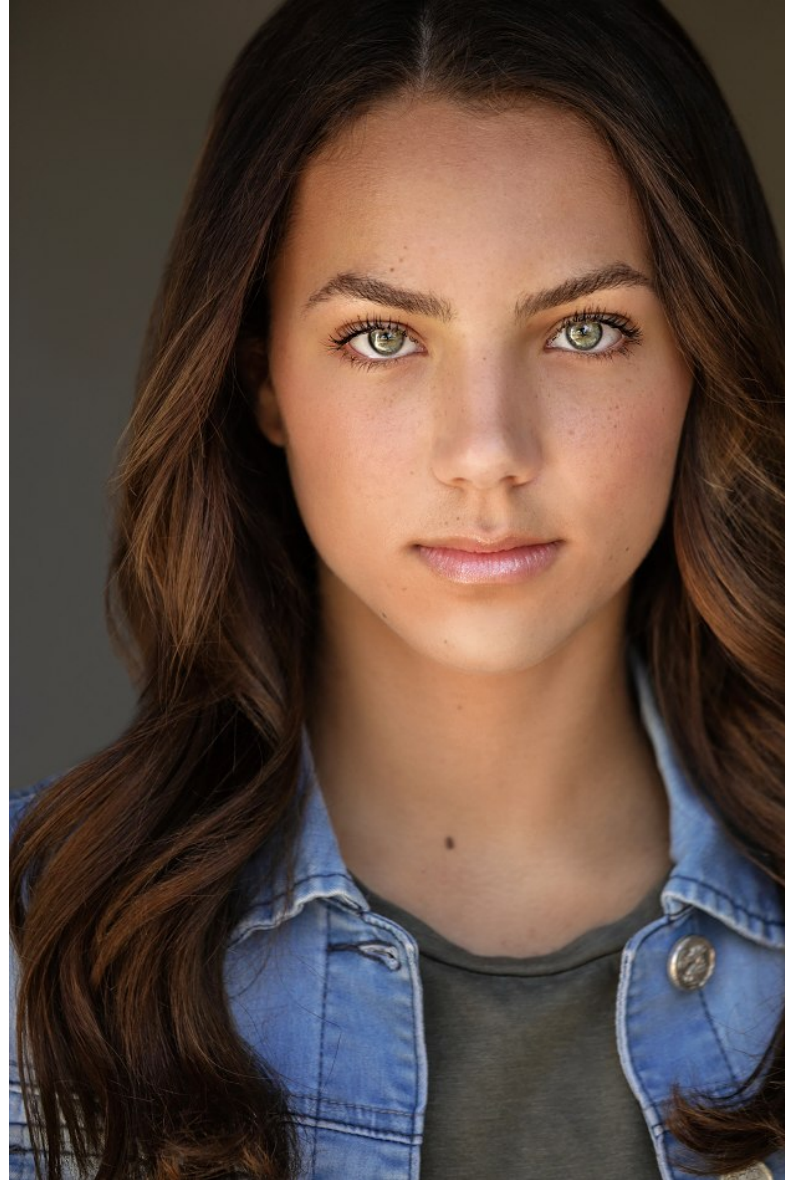

Sydney Reardon

hair brown eyes blue/green

Sydney Reardon

hair brown eyes blue/green