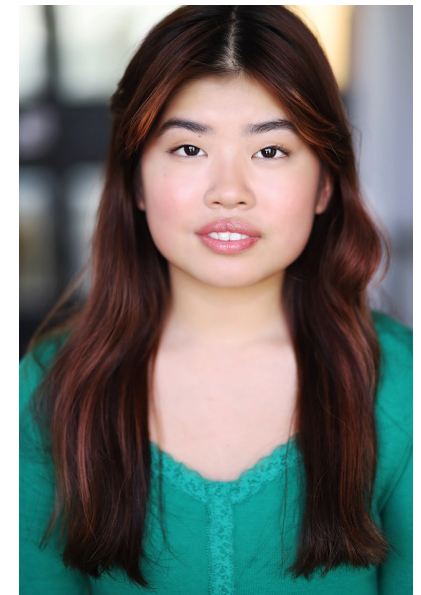

Madeline Baek

size 12 - 14 hair black eyes brown

The Campbell Agency. 12404 Park Central Drive, Suite 222S, Dallas, Texas 75251.
P 214-522-8991. F 214-522-8997.