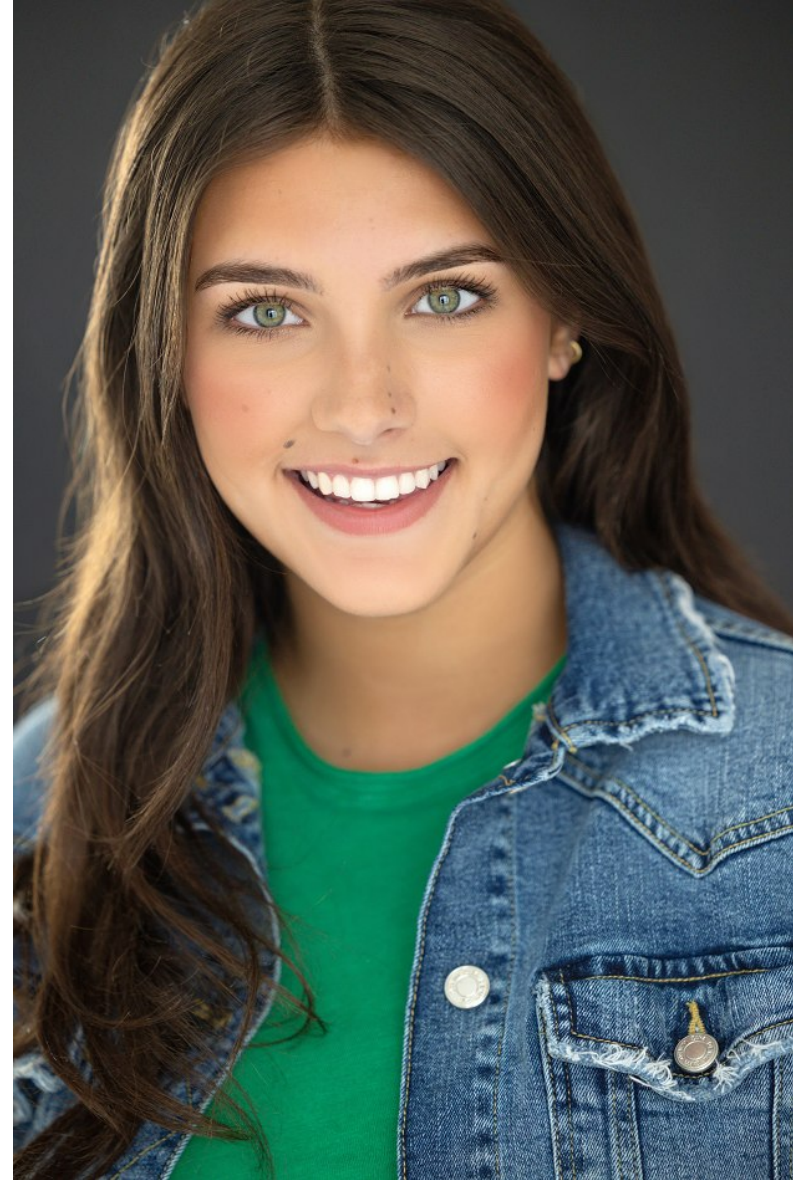

Avary Anderson

bust 34" c waist 27" hips 37" dress 4 us shoe 9 us hair brown eyes green

Avary Anderson

bust 34" c waist 27" hips 37" dress 4 us shoe 9 us hair brown eyes green